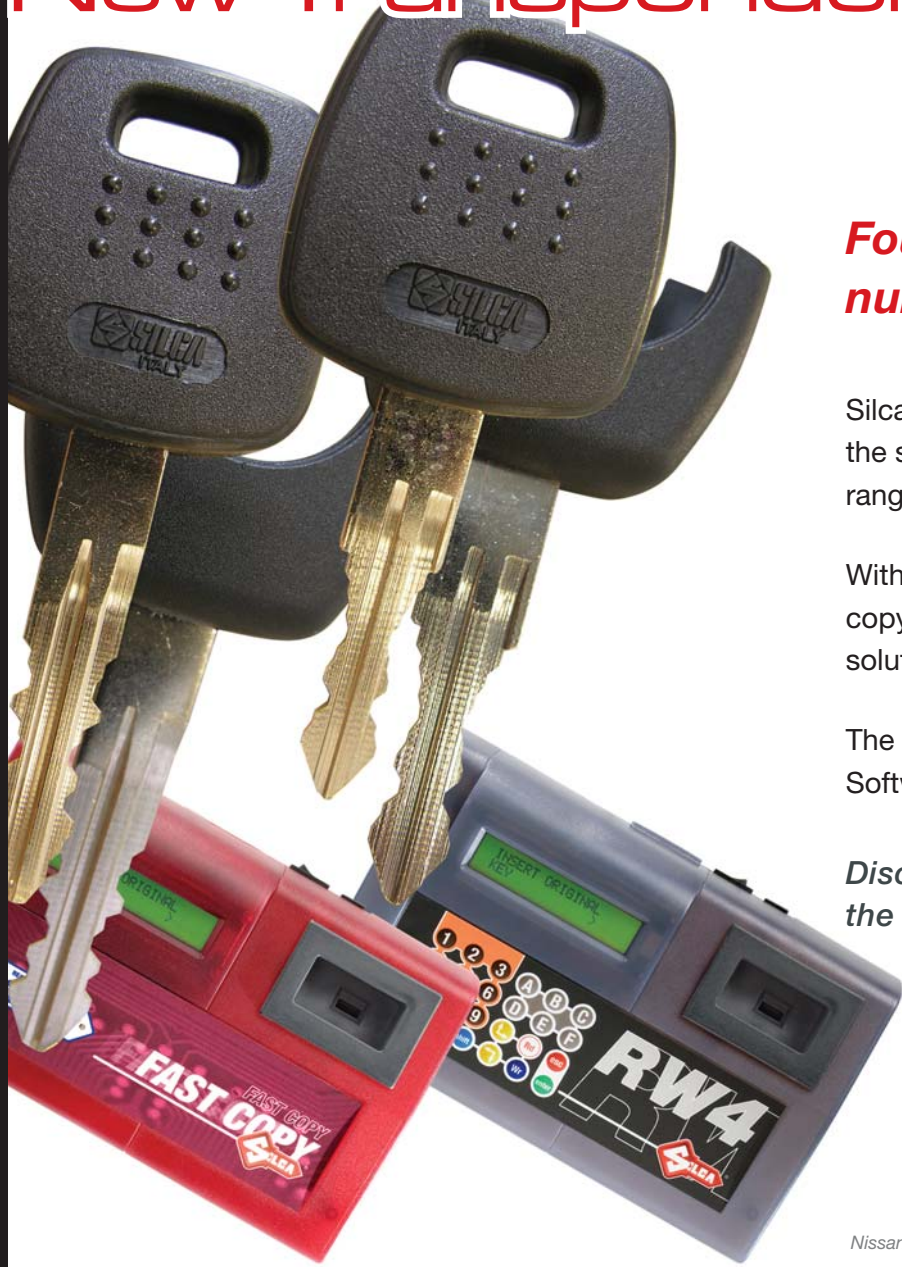

SILCA MAGAZINE

New Transponder T25!

NEW

Four keys for a wide number of Nissan® vehicles!

Silca introduces the new transponder T25: the solution to copy the keys used on a wide range of Nissan® vehicles.

With the Silca T25: a unique transponder for copying (RW4 and Fast Copy) and add solutions (key memorising with SBB/SDD).

The new RW4 and Fast Copy dedicated Software is available.

Discover the new ID41 solution with the T25 transponder!

www.silca.biz

Nissan® is a Registered Trade Mark

New Silca Transponder!

SILCA YOUR GLOBAL PARTNER IN LOCKSMITHING