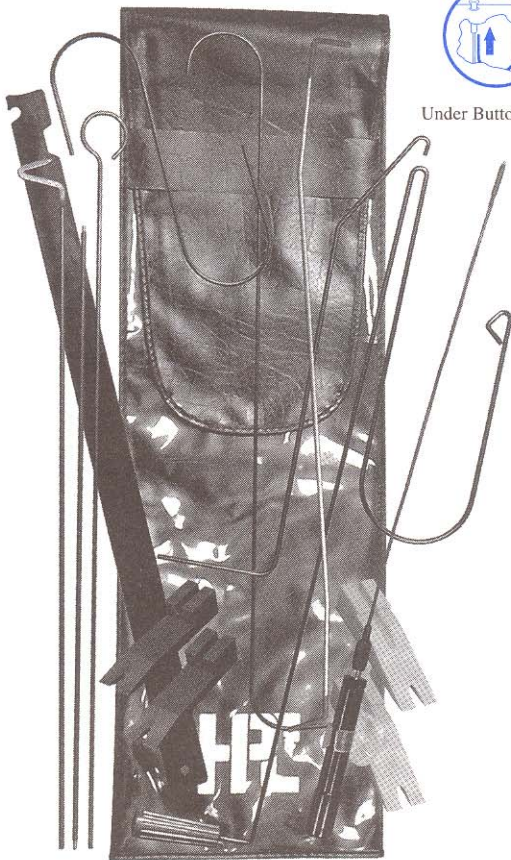

## Pro Killer Kit

Bell Crank Style

GM Latch Style

Horizontal Rod Style

Lazy Pawl Style

Through Car Style

Under Button Style

Under & Over Style

Vertical Rod Style

The Pro Killer Kit (AKK-66) includes the same tools as the Starter Killer Kit (AKK-55), plus the Safari Joe™ (CO-62), Collapsible Opener (CO-6), Mercedes-Benz Opener (CO-21), two 3/4" Ultimate Auto Wedges (AW-34), and a Flex-A-Light™ (FAL-15), all in a clear-view plastic case. This variety of tools will help you open an impressive amount of cars using the Through Car, Under Button, and Under & Over styles, as well as attacking vertical and horizontal rods, lazy pawls, bell cranks, and the GM latch.