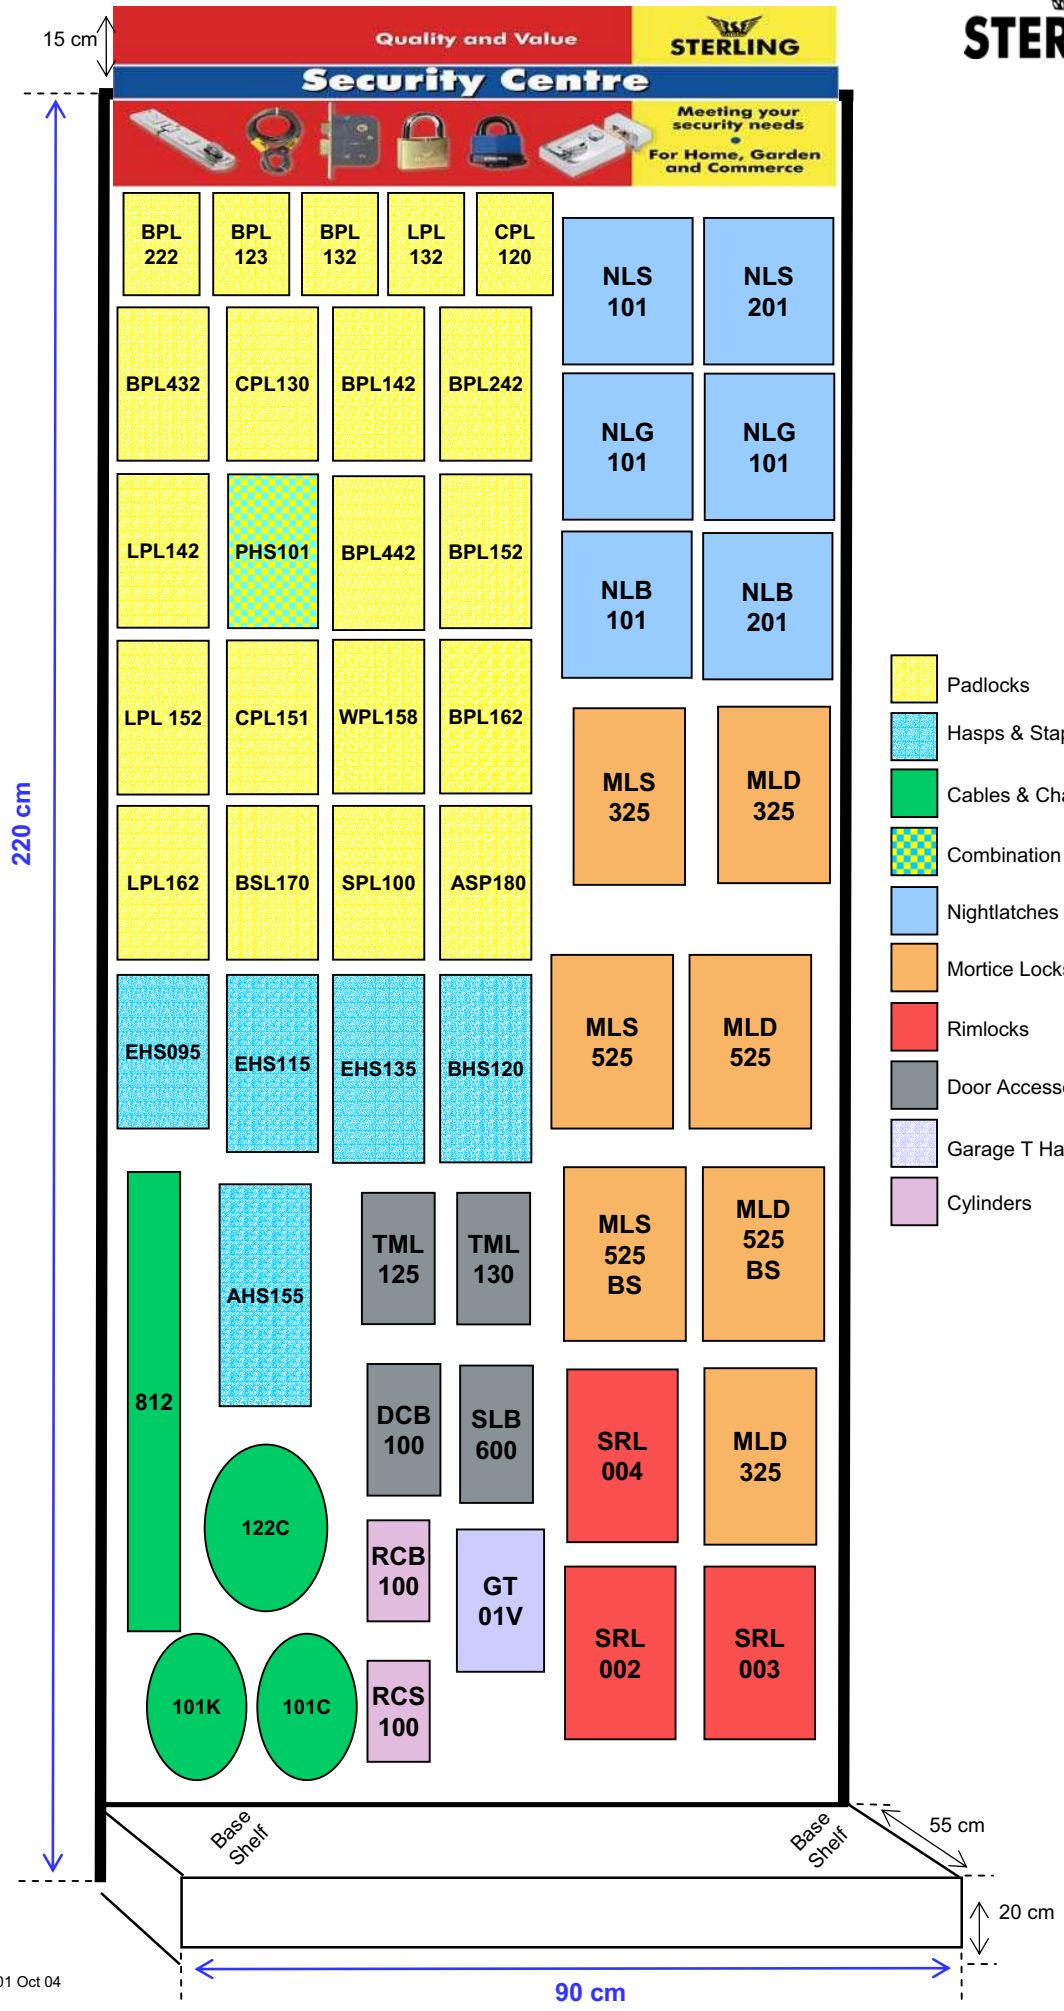

STERLING

Padlock & Security 1/2 & 1/2 Merchandiser

- Padlocks
- Hasps & Staples
- Cables & Chain
- Combination Packs
- Nightlatches
- Mortice Locks
- Rimlocks
- Door Accessories
- Garage T Handle
- Cylinders